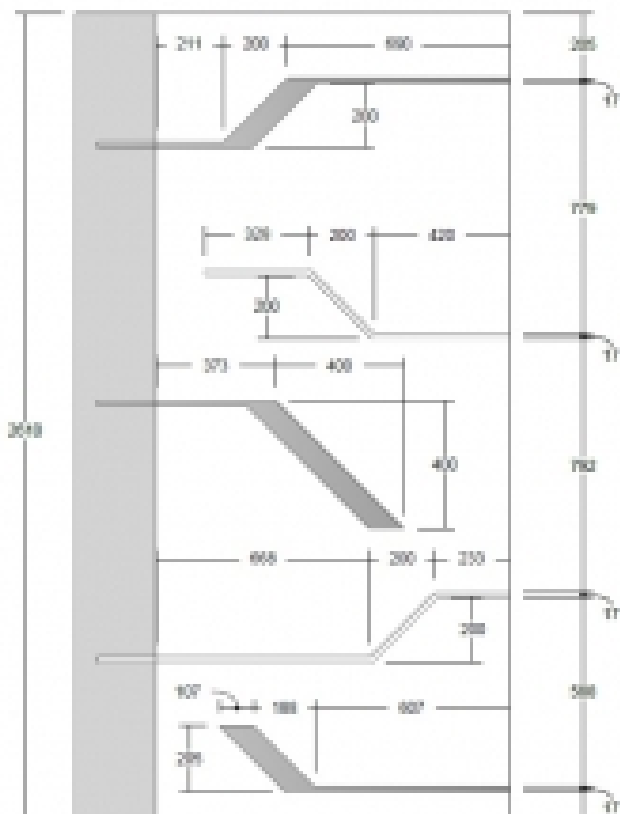

TOP VIEW
SCALE: 1:10

Glass ni ada recess tak?

LED strip ni ada recess tak?

PERSPECTIVE VIEW